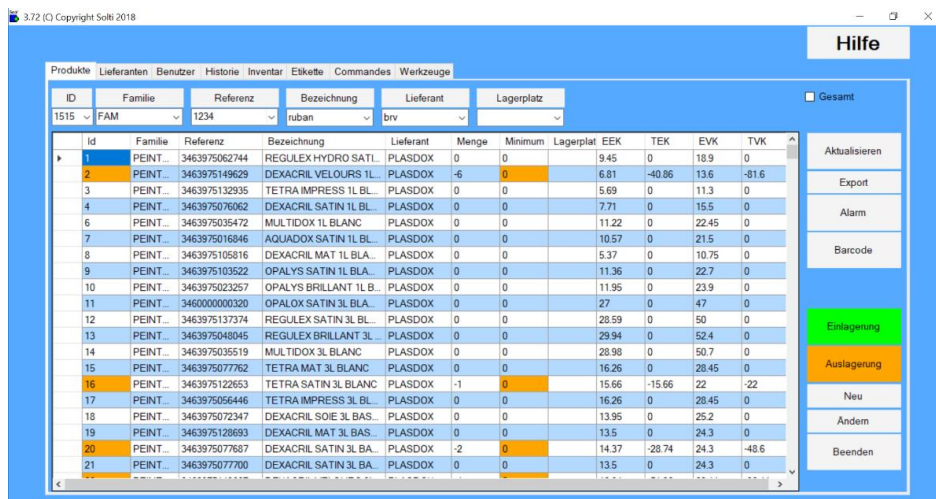

# SIM: SIMPLE INVENTORY MANAGER

*An evolutionary software*

Replace your Excel files by a professional multi-user database, with unlimited features. Add customized user interfaces, barcoding, peripheral devices that you need. Available in different languages.

A simple user-friendly interface replaces Excel sheets and Web forms. Here in German.

## Instant implementation

Visualize your stocks in real time. Improve logistics flow of incoming and outgoing goods. Sort out, filter and export towards Excel. Execute complex queries from your transactions history to optimize your supply chain.